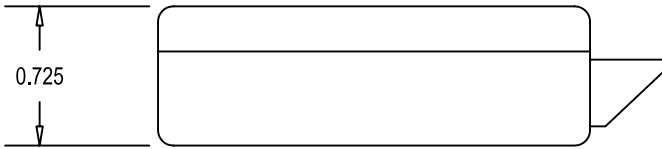

POWER DISTRIBUTION & CONTROL, INC.
 1478 2ND STREET
 LIVERMORE, CA 94550
 PHONE: (925) 455-7710
 FAX: 925-455-7714

POLICE LOCK TYPE 1

POLICE LOCK ONLY, TYPE 1.....00586
 SHORT KEY, 1-3/4".....00587
 LONG KEY, 2-5/8".....00587-1

MATERIAL: CAST BRASS