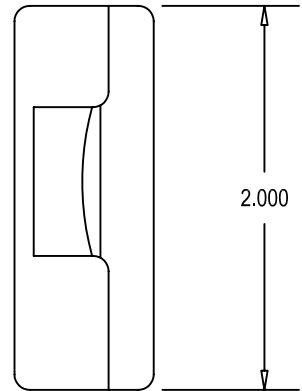

POWER DISTRIBUTION & CONTROL, INC.
 1478 2ND STREET
 LIVERMORE, CA 94550
 PHONE: (925) 455-7710
 FAX: 925-455-7714

POLICE LOCK TYPE 1

POLICE LOCK ONLY, TYPE 1.....00586
 SHORT KEY, 1-3/4".....00587
 LONG KEY, 2-5/8".....00587-1

MATERIAL: CAST BRASS