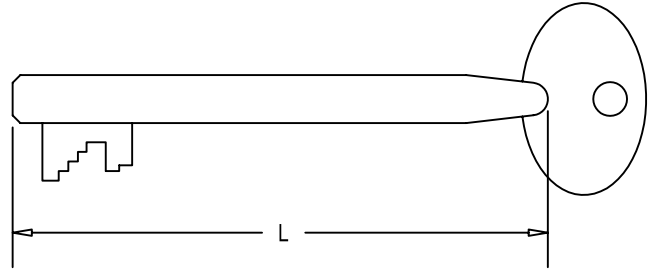

POWER DISTRIBUTION & CONTROL, INC.
 1478 2ND STREET
 LIVERMORE, CA 94550
 PHONE: (925) 455-7710
 FAX: 925-455-7714

POLICE LOCK TYPE 1

POLICE LOCK ONLY, TYPE 1.....00586
 SHORT KEY, 1-3/4".....00587
 LONG KEY, 2-5/8".....00587-1

MATERIAL: CAST BRASS