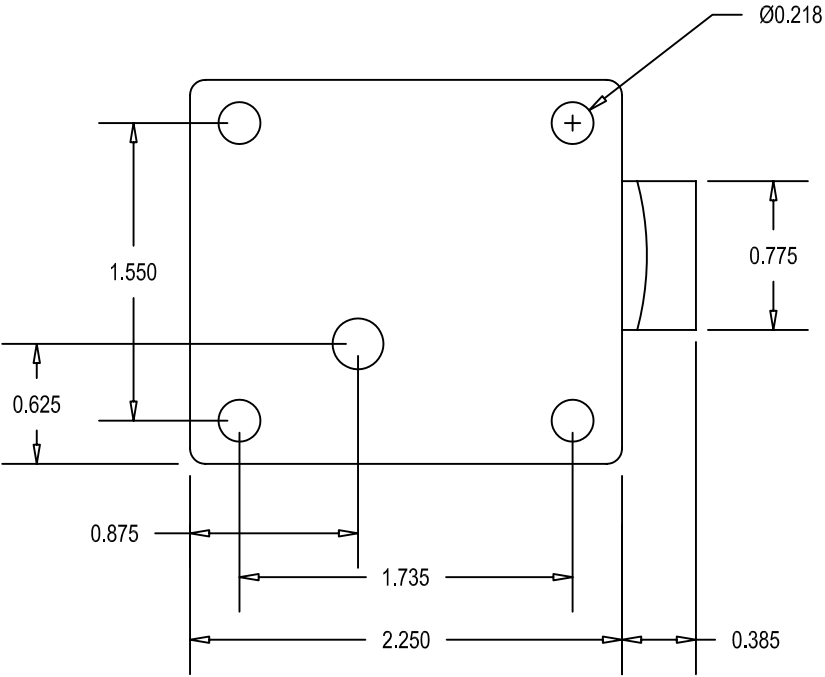

POWER DISTRIBUTION & CONTROL, INC.
 1478 2ND STREET
 LIVERMORE, CA 94550
 PHONE: (925) 455-7710
 FAX: 925-455-7714

POLICE LOCK TYPE 1

POLICE LOCK ONLY, TYPE 1.....00586
 SHORT KEY, 1-3/4".....00587
 LONG KEY, 2-5/8".....00587-1

MATERIAL: CAST BRASS